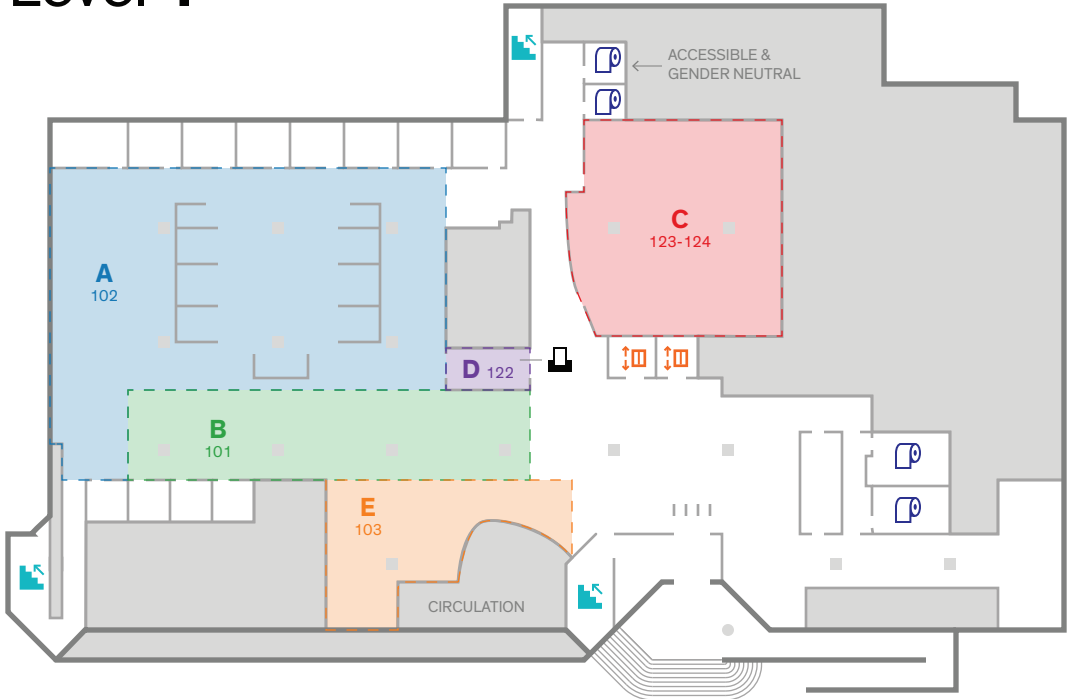

Level 1

Spaces

A1: table seats

A2: carrels

A3: cabanas

A4: armchairs with side tables

A5: laptop bar

B1: carrels, with computer (PC)

B2: carrels, with computer (PC), dual-monitor

C1: desks, with computer (PC)

C2: desks, with computer (Macintosh)

C3: desks, with computer (PC), accessible

D1: WEPA color printer

E1: circulation queue spot

Level 2

Spaces

A1: carrels

B1: WEPA color printer, with color scanner

B2: table seats

Level 3

Spaces

A1: carrels

B1: table seats

Lower Level

Spaces

A1: carrels, low divider

B1: table seats

C1: Canon copier/scanner