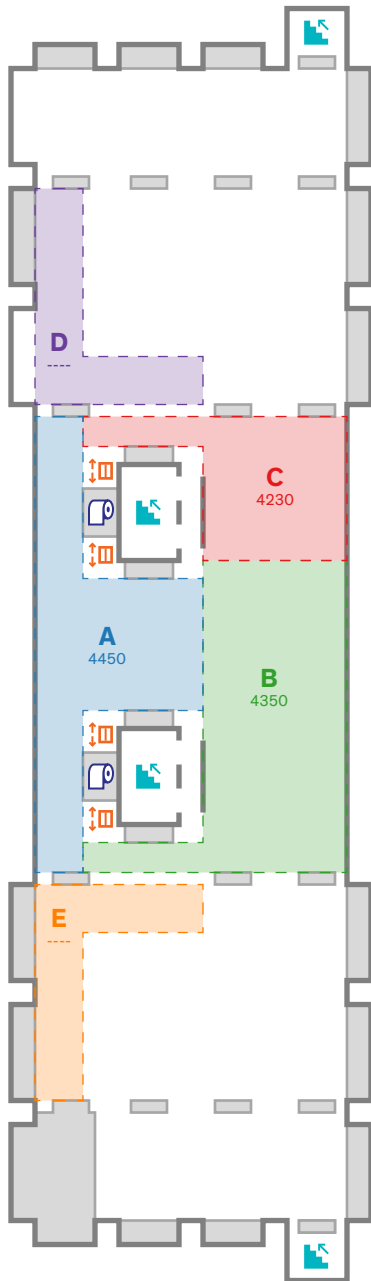

Richard J. Daley Library

801 S. Morgan, Chicago

Level 1

-  Elevator
-  Stairs
-  Escalator
-  Restroom
-  Printer

Spaces

- A1:** table seats
- A2:** WEPA printer (black and white)
- A3:** WEPA printer (color)
- B1:** table seats
- C1:** table seats
- C2:** table, height adjustable
- C3:** table seats, with computer (PC)
- C6:** armchair, with side table
- C7:** WEPA printer (black and white)
- D1:** armchair, with side table
- D2:** Bloomberg terminal
- E1:** armchair
- E2:** cabana table seat
- E3:** desk seats, with computer (PC)
- E4:** desk seats, with computer (Macintosh)
- E5:** laptop bar seats
- E6:** WEPA printer (black and white)
- F1:** circulation queue spot

Richard J. Daley Library

801 S. Morgan, Chicago

Level 2

-  Elevator
-  Stairs
-  Escalator
-  Restroom

Spaces

- A1:** table seats
- B1:** table seats
- B2:** desk seats, with computer (PC)
- B3:** table seats, with microform reader
- C1:** table seats
- D1:** table seats
- E1:** table seats
- F1:** table seats
- F2:** desk seats, with computer (PC)
- F3:** desk seats, with computer (Macintosh)

Richard J. Daley Library

801 S. Morgan, Chicago

Level 3

-  Elevator
-  Stairs
-  Restroom

Spaces

- A1:** carrels, with computer (PC)
- A2:** carrels, with computer (Macintosh)
- B1:** carrels, high divider
- B2:** carrels, low divider
- B3:** table (round) seats
- B4:** carrels, with computer (Macintosh)
- B5:** carrels, with computer (PC)

Richard J. Daley Library

801 S. Morgan, Chicago

Level 4

-  Elevator
-  Stairs
-  Restroom

Spaces

- A1:** armchairs, with tablet stand
- B1:** carrels, high divider
- B2:** carrels, low divider
- C1:** carrels, high divider
- C2:** carrels, low divider
- D1:** carrels, with computer (PC)
- E1:** carrels, with computer (PC)
- E2:** carrels, with computer (Macintosh)