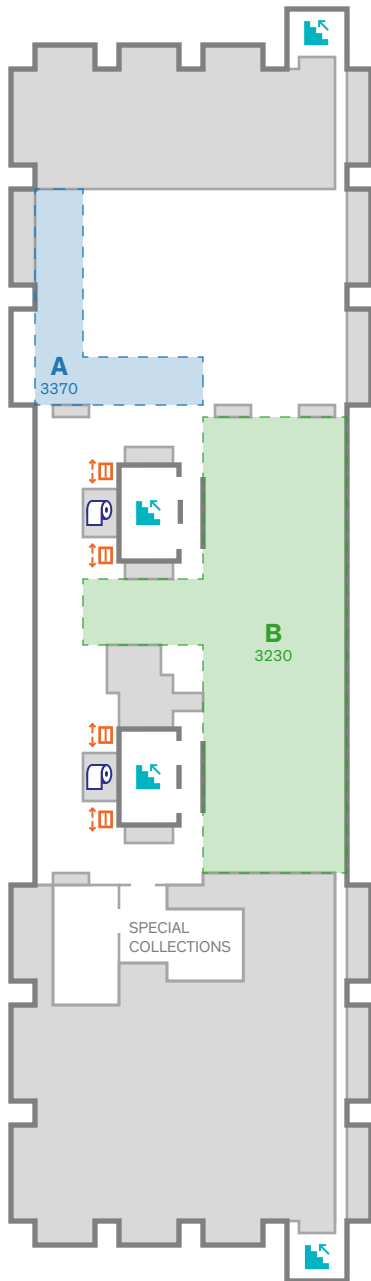

Richard J. Daley Library

801 S. Morgan, Chicago

Level 1

-  Elevator
-  Stairs
-  Escalator
-  Restroom
-  Printer

Spaces

- A1:** table seats
- A2:** WEPA printer (black and white)
- A3:** WEPA printer (color)
- B1:** table seats
- C1:** table seats
- C2:** table, height adjustable
- C3:** table seats, with computer (PC)
- C6:** armchair, with side table
- C7:** WEPA printer (black and white)
- D1:** armchair, with side table
- D2:** Bloomberg terminal
- E1:** armchair
- E2:** cabana table seat
- E3:** desk seats, with computer (PC)
- E4:** desk seats, with computer (Macintosh)
- E5:** laptop bar seats
- E6:** WEPA printer (black and white)
- F1:** circulation queue spot

Richard J. Daley Library

801 S. Morgan, Chicago

Level 2

-  Elevator
-  Stairs
-  Escalator
-  Restroom

Spaces

- A1:** table seats
- B1:** table seats
- B2:** desk seats, with computer (PC)
- B3:** table seats, with microform reader
- C1:** table seats
- D1:** table seats
- E1:** table seats
- F1:** table seats
- F2:** desk seats, with computer (PC)
- F3:** desk seats, with computer (Macintosh)

Richard J. Daley Library

801 S. Morgan, Chicago

Level 3

-  Elevator
-  Stairs
-  Restroom

Spaces

- A1:** carrels, with computer (PC)
- A2:** carrels, with computer (Macintosh)
- B1:** carrels, high divider
- B2:** carrels, low divider
- B3:** table (round) seats
- B4:** carrels, with computer (Macintosh)
- B5:** carrels, with computer (PC)

Richard J. Daley Library

801 S. Morgan, Chicago

Level 4

-  Elevator
-  Stairs
-  Restroom

Spaces

- A1:** armchairs, with tablet stand
- B1:** carrels, high divider
- B2:** carrels, low divider
- C1:** carrels, high divider
- C2:** carrels, low divider
- D1:** carrels, with computer (PC)
- E1:** carrels, with computer (PC)
- E2:** carrels, with computer (Macintosh)